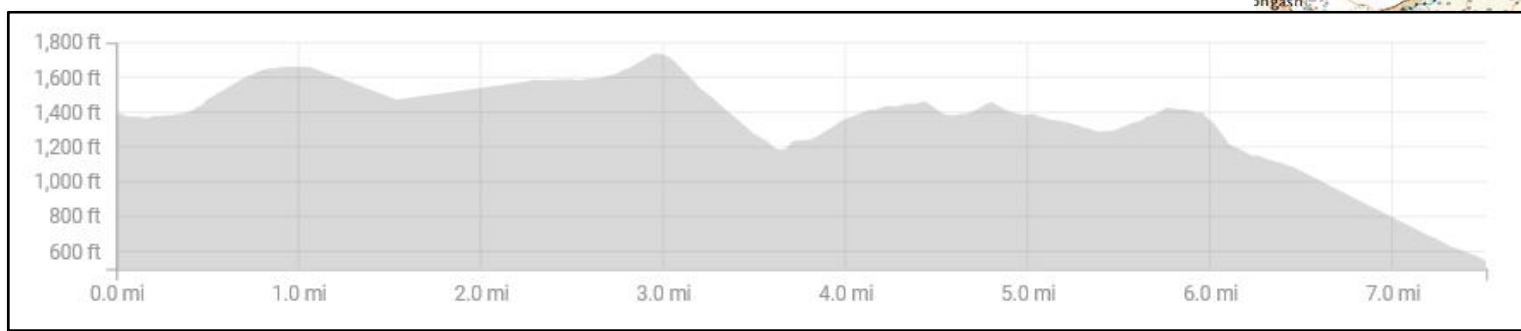

Checkpoint
Peter Tavy Village Hall

Granite 50 Leg Three			
From:	Princetown	Start Mileage:	19.7
To:	Peter Tavy	End Mileage:	27
Distance:	7.3 miles	Ascent:	1,069 ft

Mapping, Mileage and Elevation data from Ordnance Survey Maps Online

Checkpoint
Plume of Feathers Inn