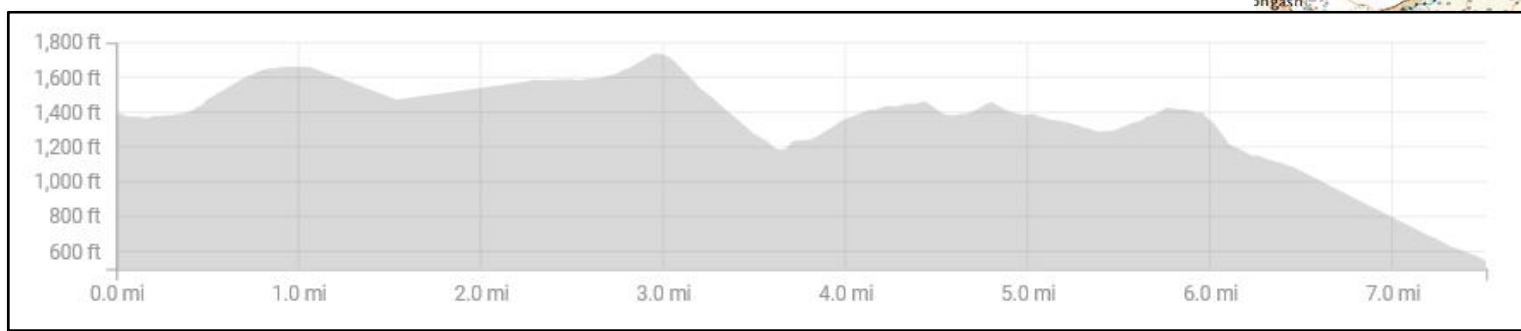

Checkpoint
Peter Tavy Village Hall

D100 Leg Six			
From:	Princetown	Start Mileage:	66.9
To:	Peter Tavy	End Mileage:	74.2
Distance:	7.3 miles	Ascent:	1,069 ft

Mapping, Mileage and Elevation data from Ordnance Survey Maps Online

Checkpoint
Plume of Feathers Inn